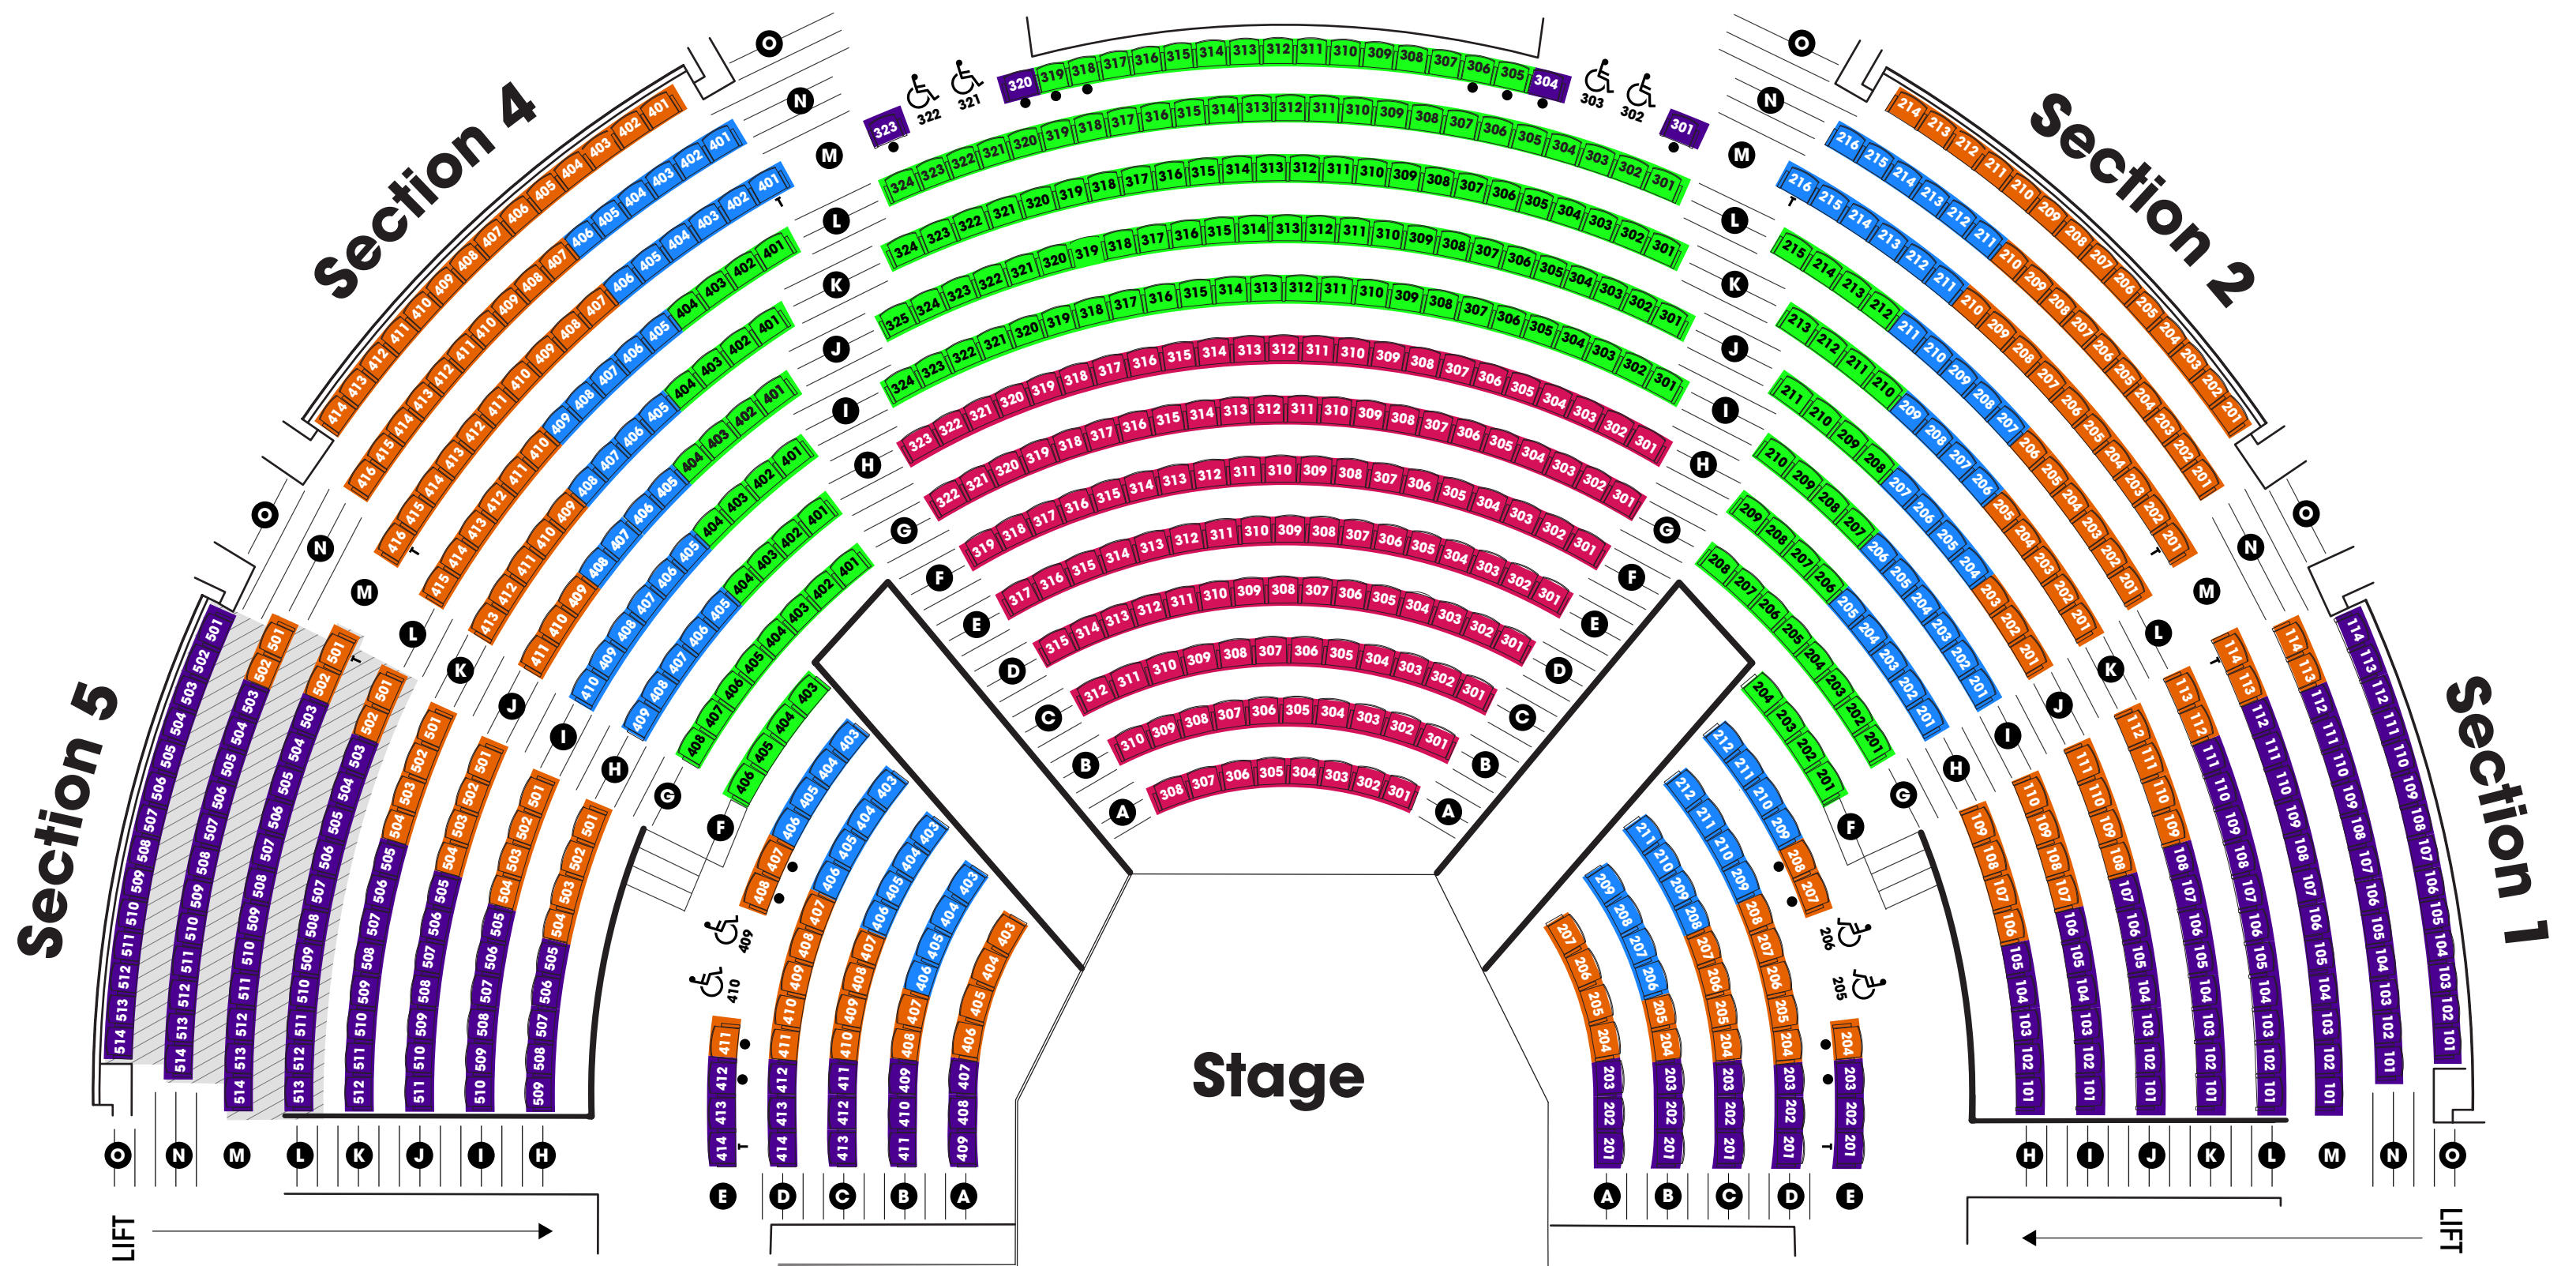

Hubbard Theatre Subscription Shows

Section 3

LEGEND

- | | | | | |
|---|---|--|--|--|
|  Premium Gold Circle Front |  Premium Gold Circle |  Gold Circle |  A Seating |  B Seating |
|  Wheelchair Non-Transferable |  Companion Seats |  Transferable Seats |  Captioned Viewing Area (select performances) |  Railing/Wall Barrier |
| | | | |  Stairs |

Hubbard Theatre – Summer Chills and A Christmas Carol

Section 3

LEGEND

- | | | | | |
|---|---|--|--|--|
|  Premium Gold Circle Front |  Premium Gold Circle |  Gold Circle |  A Seating |  B Seating |
|  Wheelchair Non-Transferable |  Companion Seats |  Transferable Seats |  Captioned Viewing Area (select performances) |  Railing/Wall Barrier |
| | | | |  Stairs |