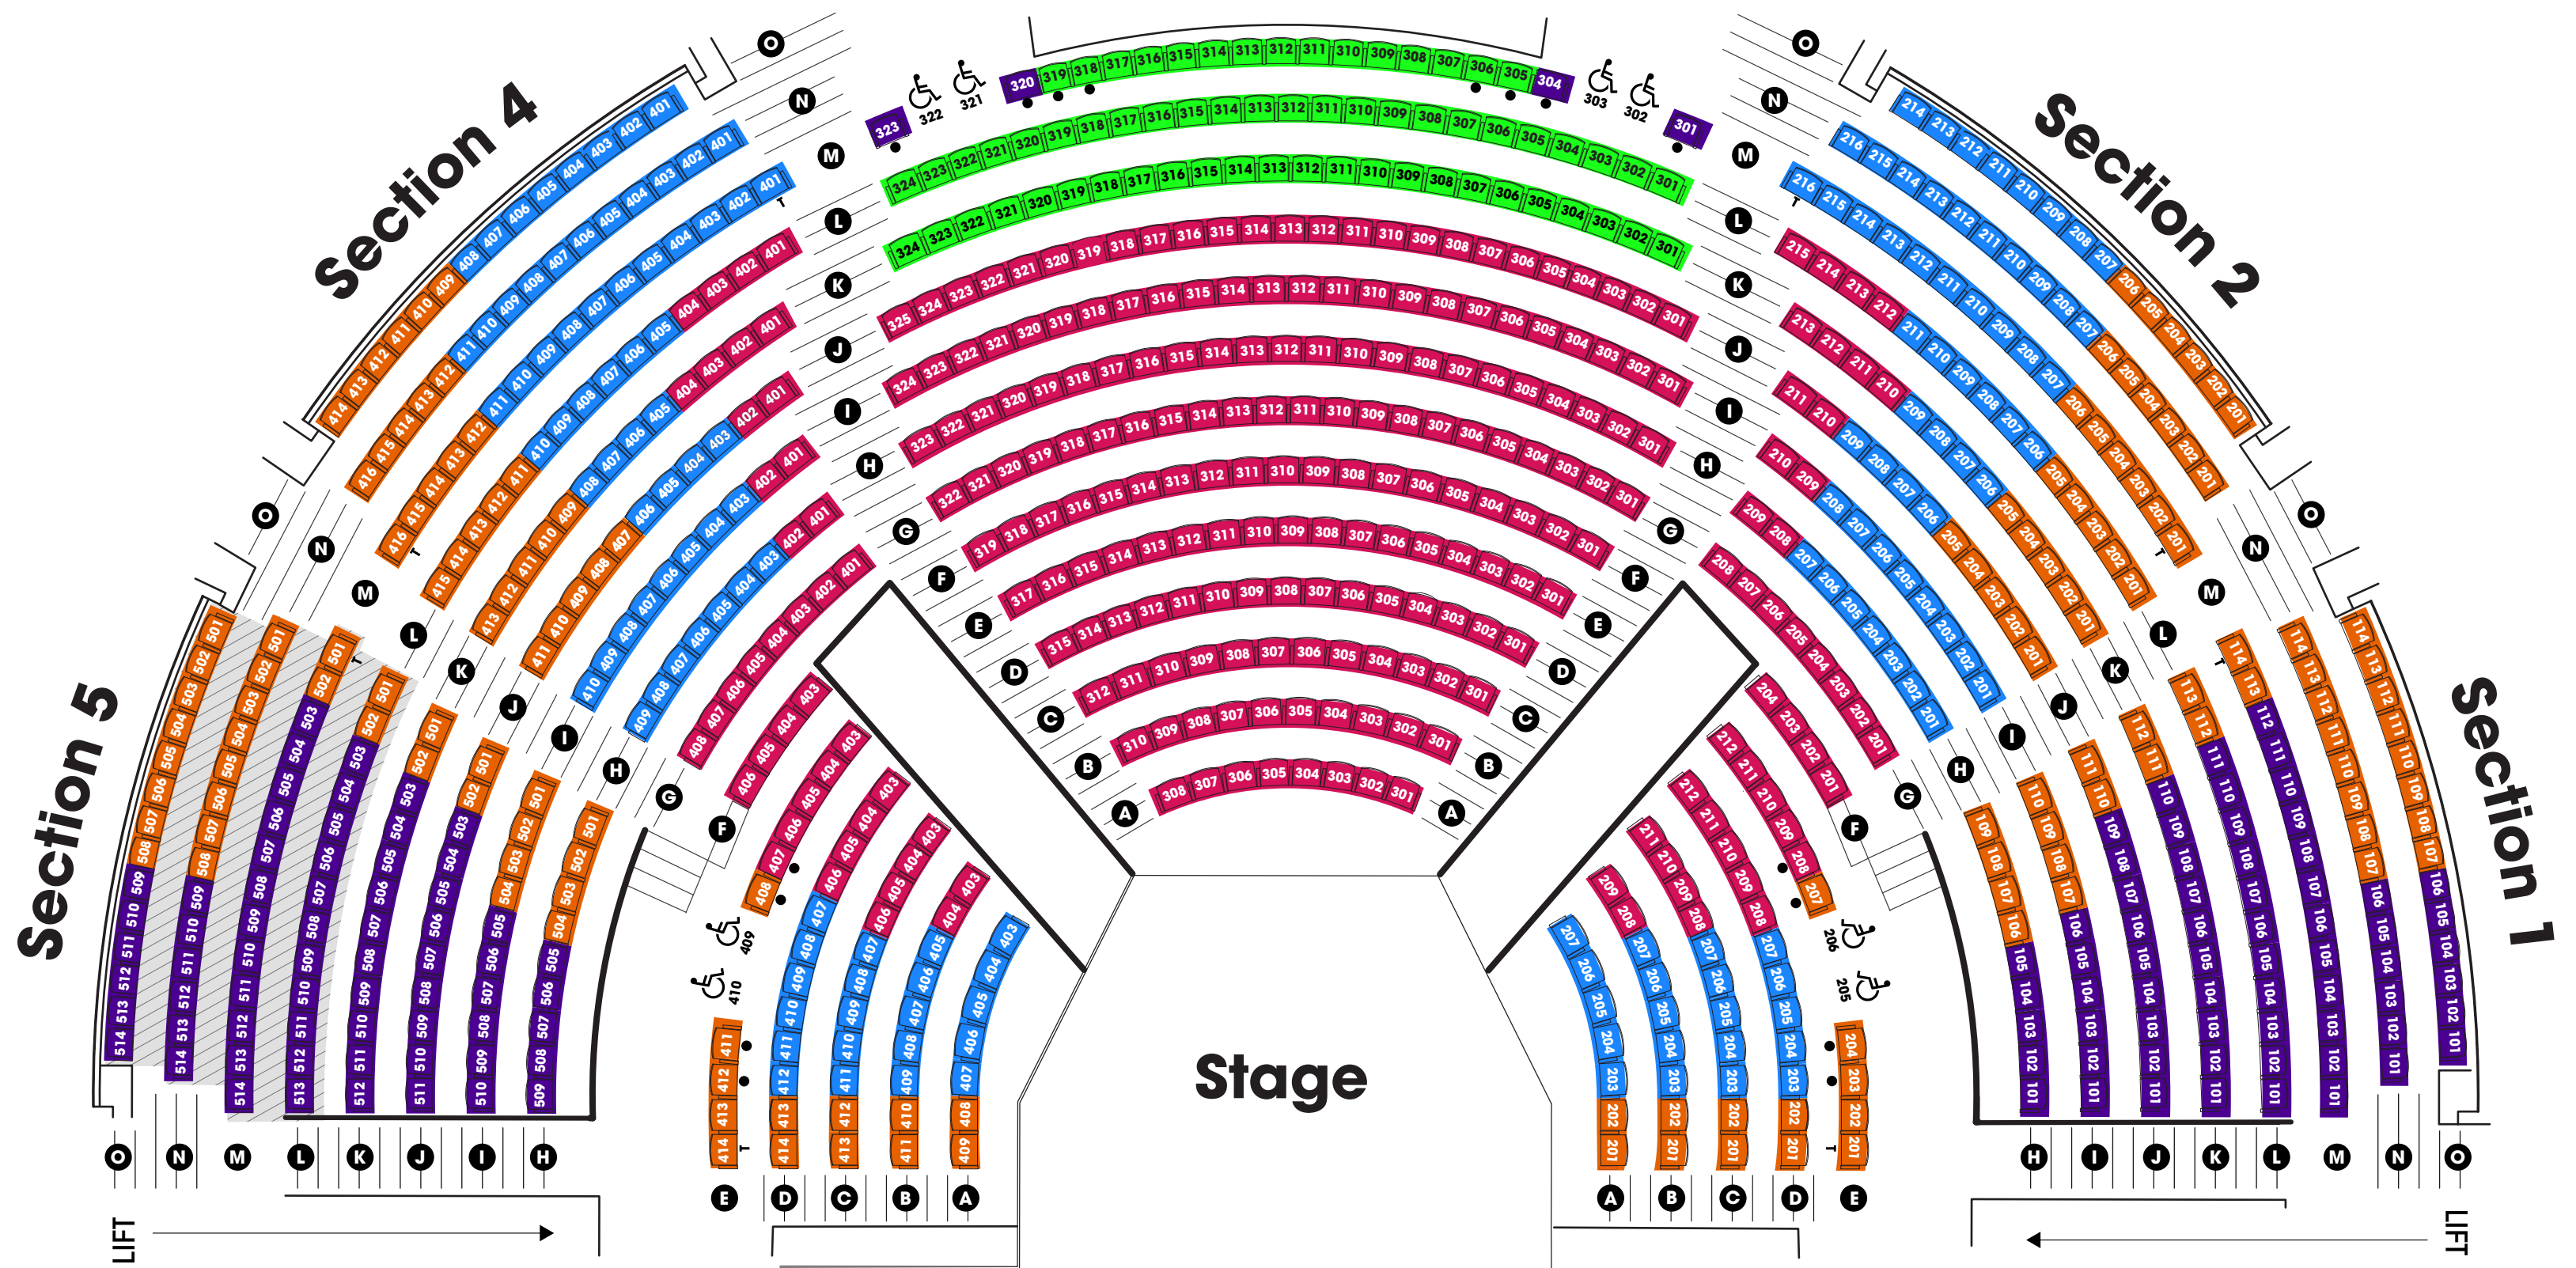

Hubbard Theatre Subscription Shows

Section 3

LEGEND

- | | | | | |
|---|---|--|--|--|
|  Premium Gold Circle Front |  Premium Gold Circle |  Gold Circle |  A Seating |  B Seating |
|  Wheelchair Non-Transferable |  Companion Seats |  Transferable Seats |  Captioned Viewing Area (select performances) |  Railing/Wall Barrier |
| | | | |  Stairs |

Hubbard Theatre – Summer Chills and A Christmas Carol

Section 3

LEGEND

- | | | | | |
|---|---|--|--|--|
|  Premium Gold Circle Front |  Premium Gold Circle |  Gold Circle |  A Seating |  B Seating |
|  Wheelchair Non-Transferable |  Companion Seats |  Transferable Seats |  Captioned Viewing Area (select performances) |  Railing/Wall Barrier |
| | | | |  Stairs |