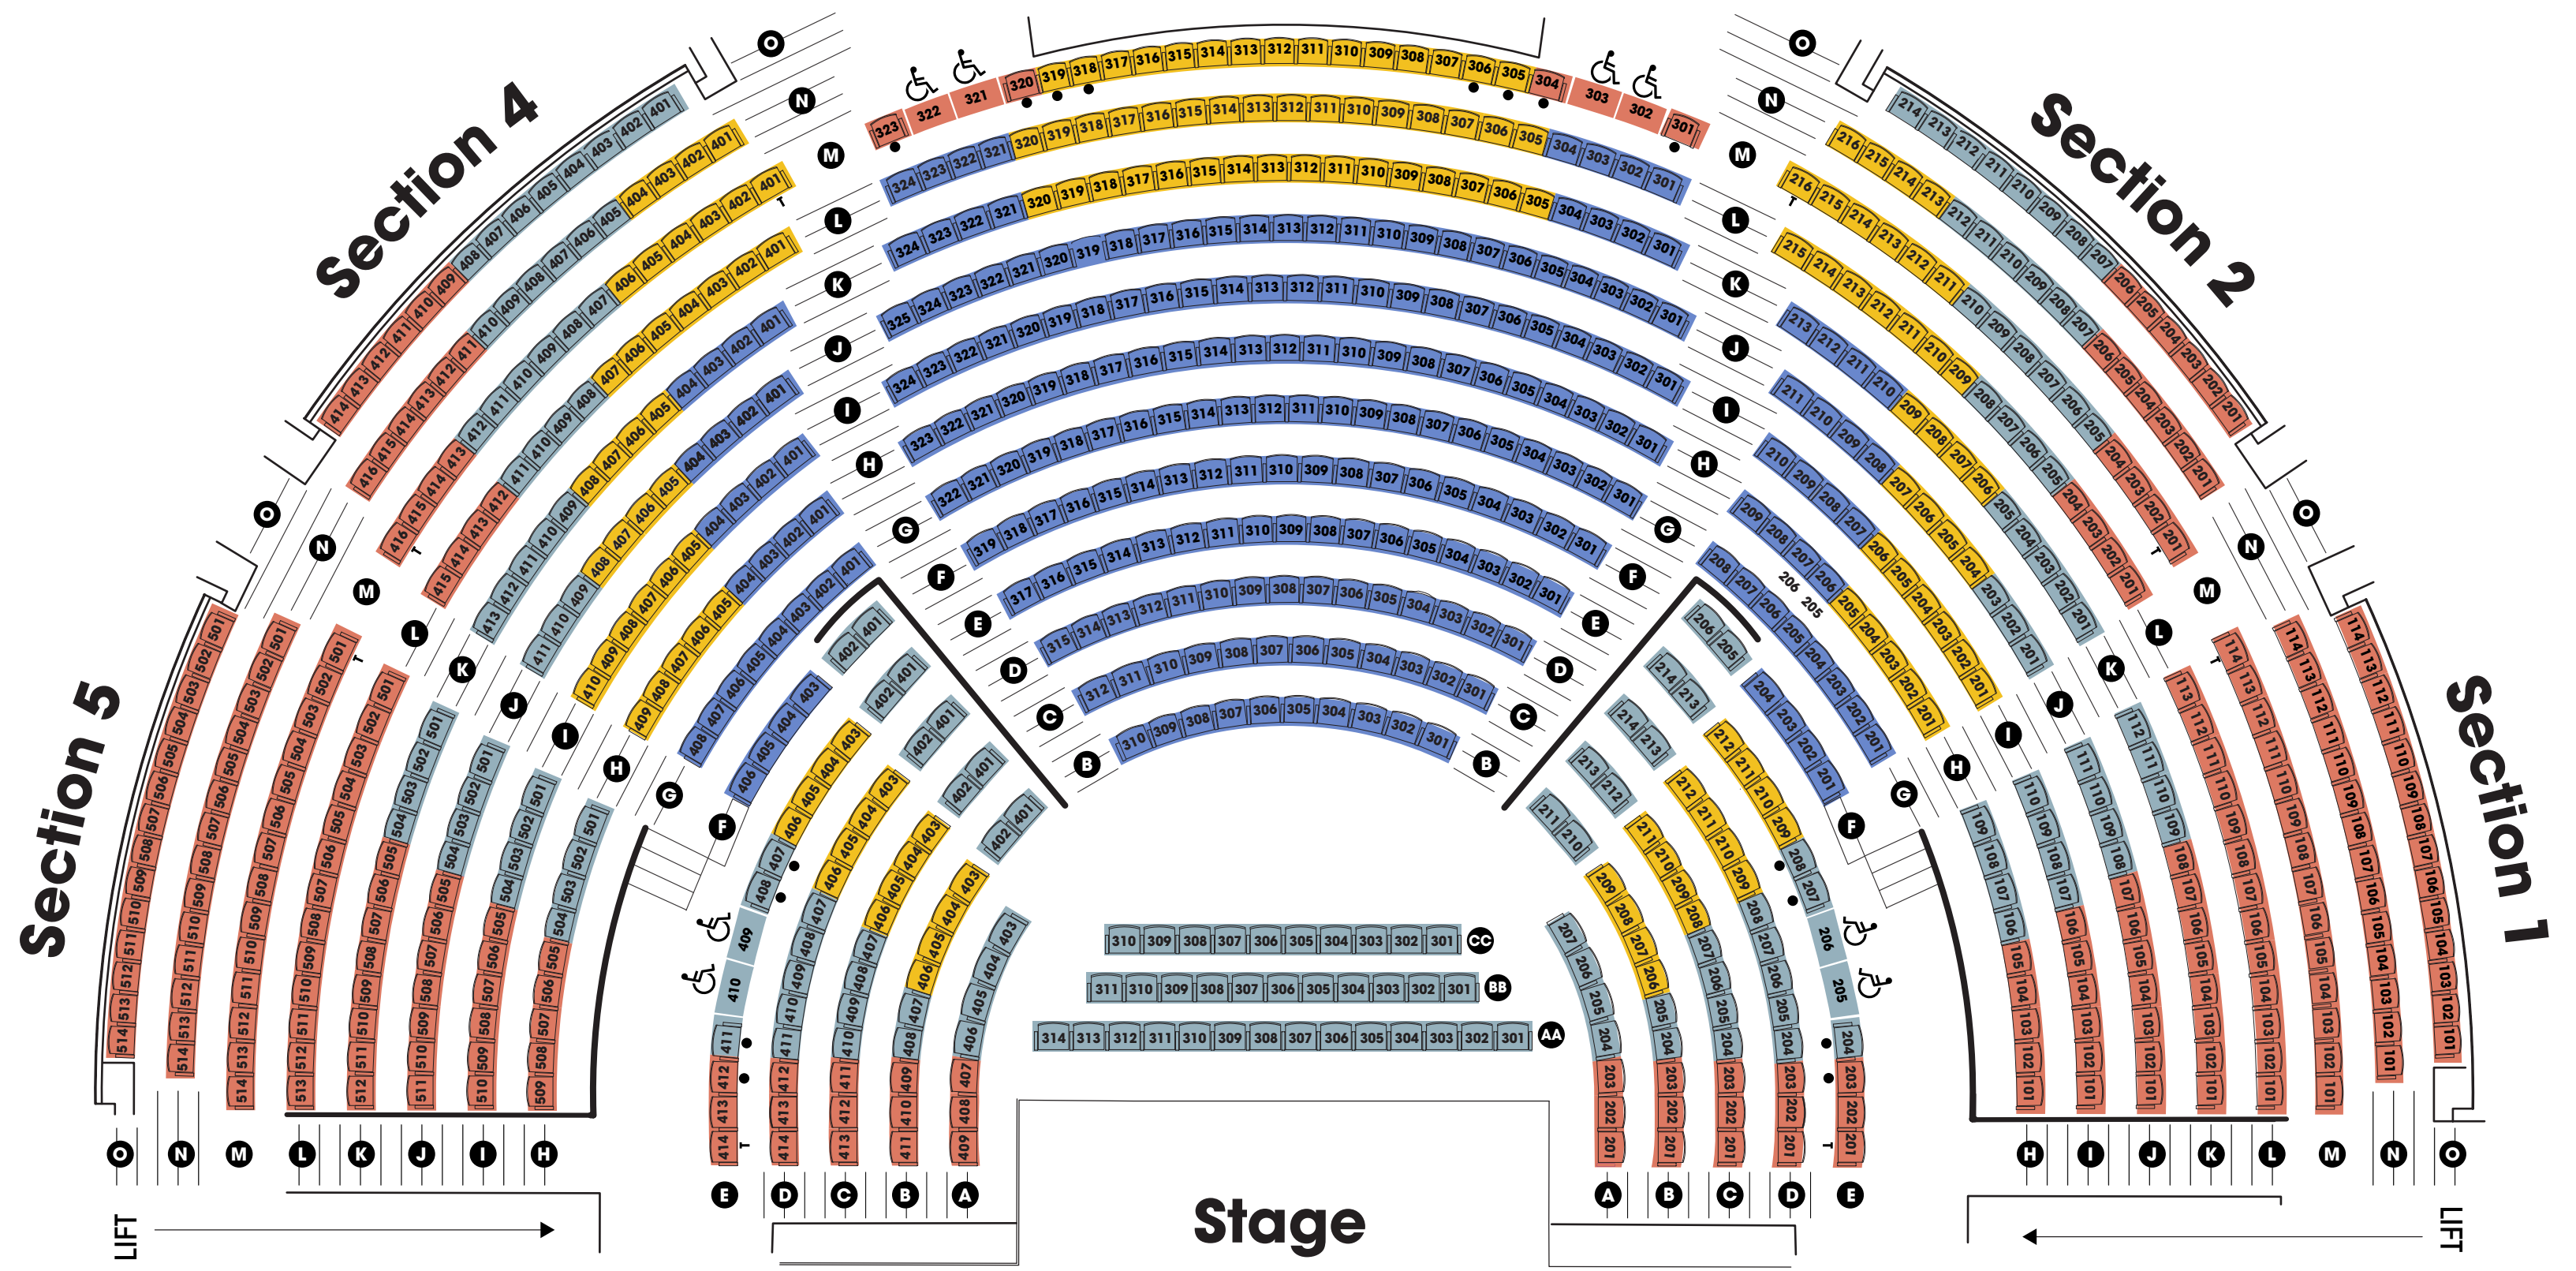

Hubbard Theatre Subscription Shows

Section 3

LEGEND

- Platinum
- Gold
- Silver
- Bronze

Wheelchair
Non-Transferable

Companion
Seats

Transferable
Seats

Railing/
Wall Barrier

Stairs

25/26 Hubbard Theatre Proscenium Map

The Da Vinci Code

Section 3

LEGEND

- Platinum
- Gold
- Silver
- Bronze
- ♿ Wheelchair
Non-Transferable
- Companion
Seats
- T Transferable
Seats
- Railing/
Wall Barrier
- Stairs