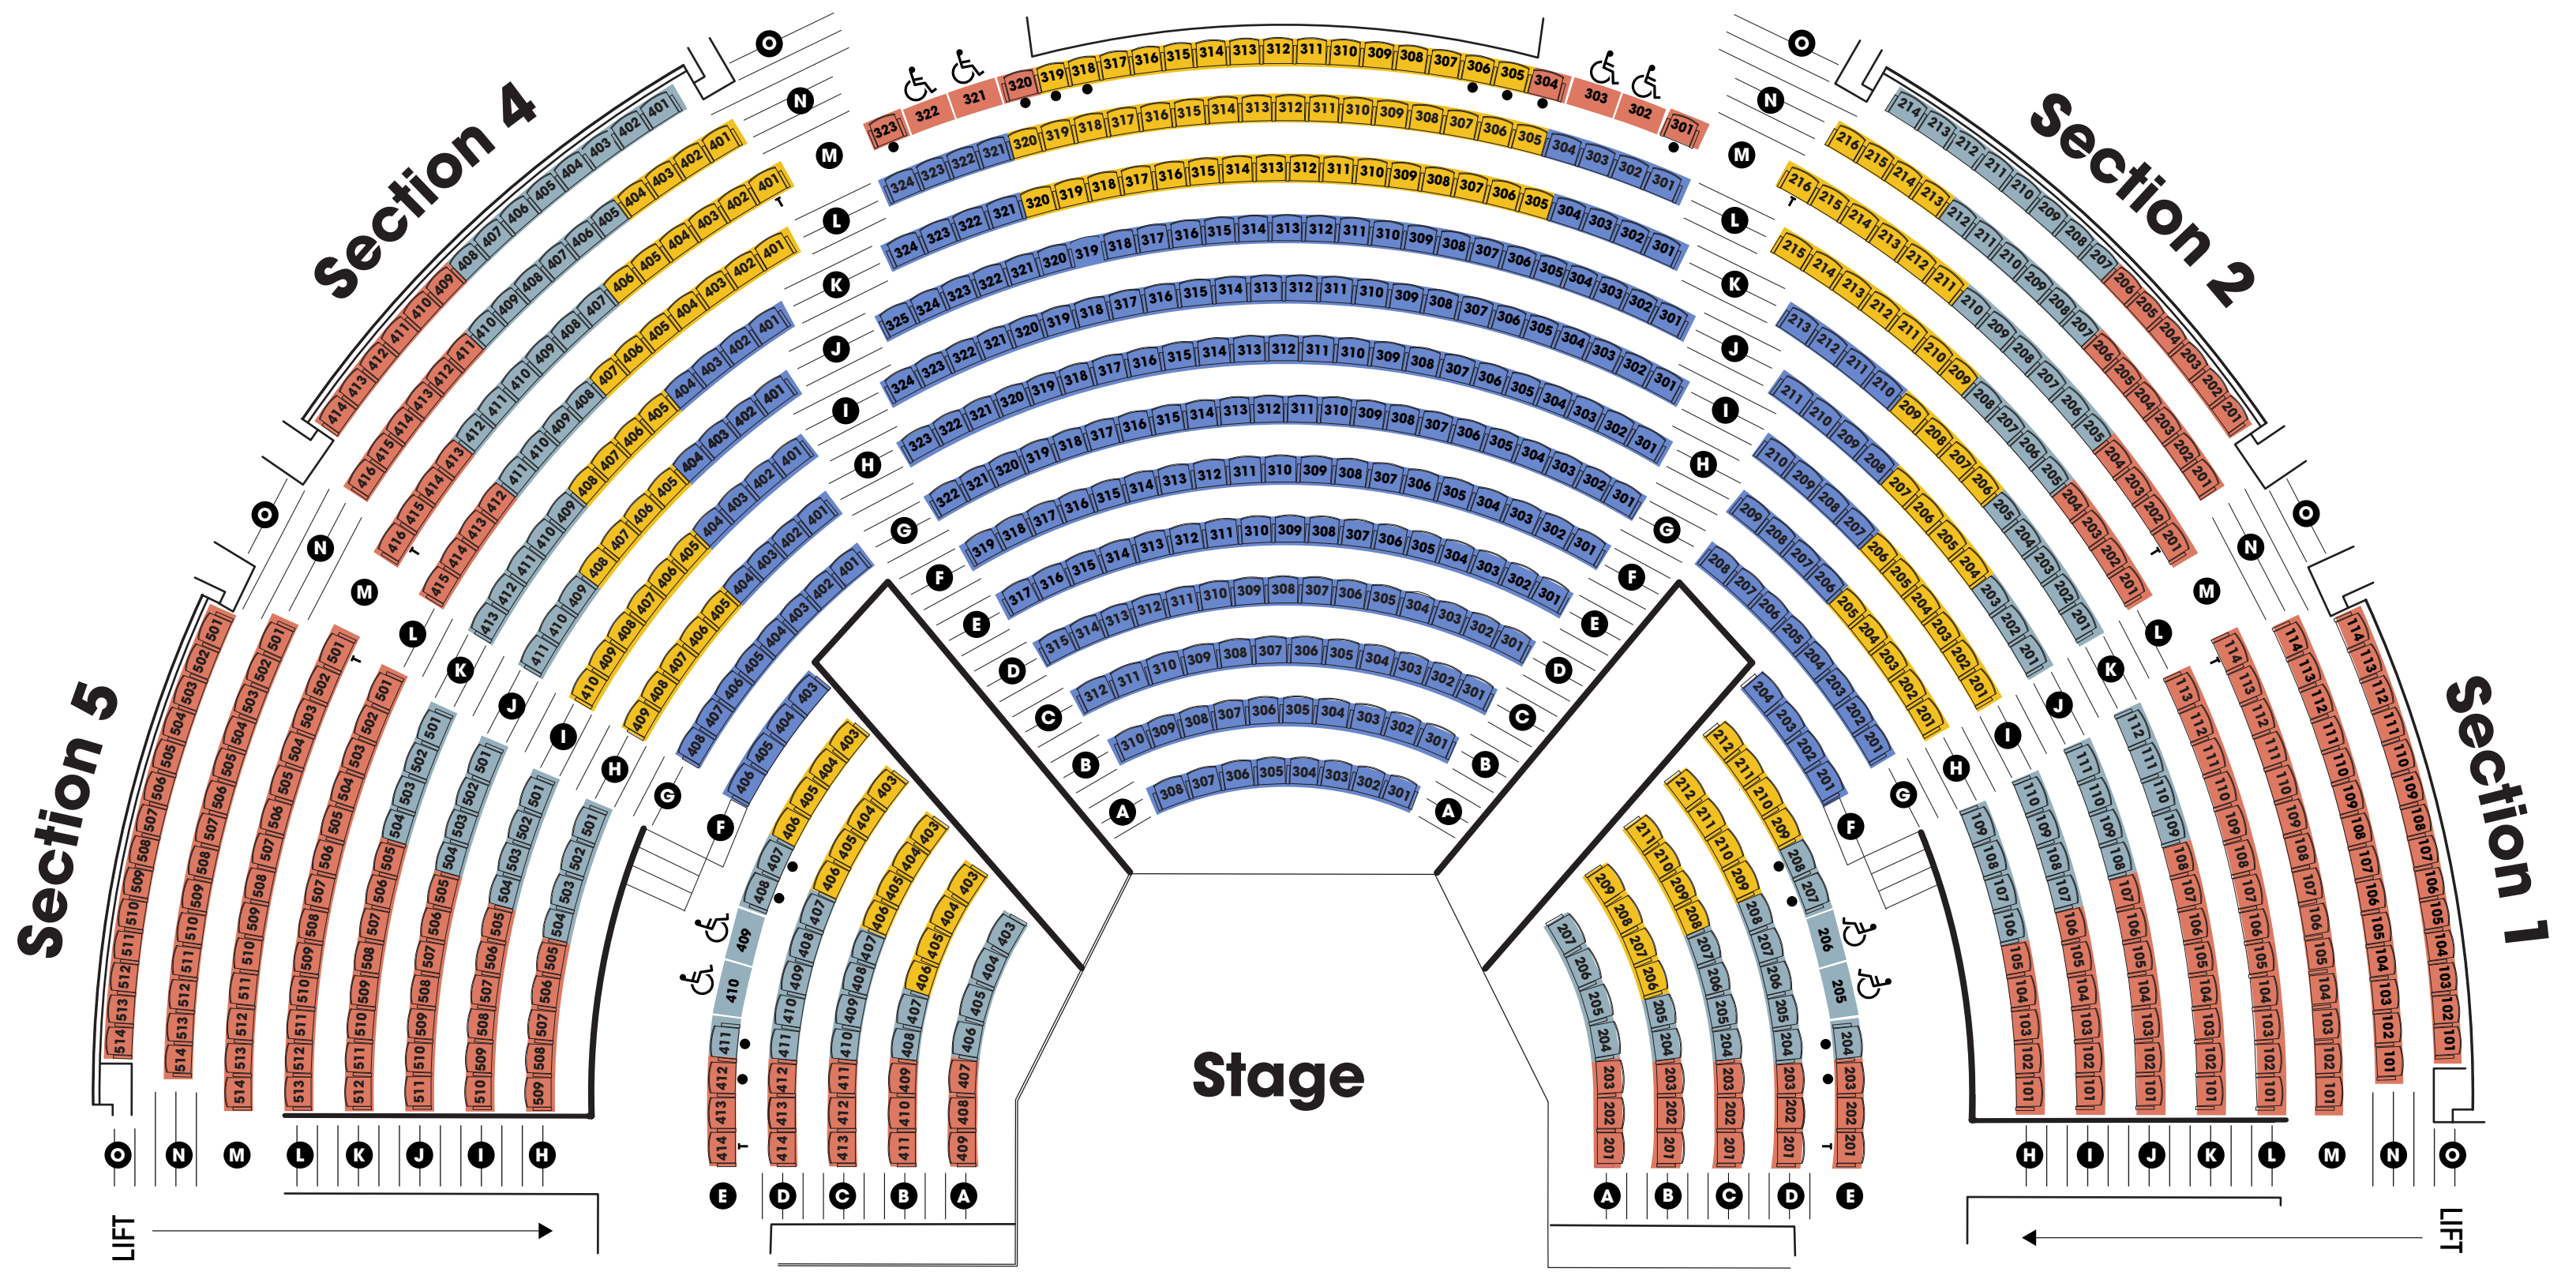

Hubbard Theatre Subscription Shows

Section 3

LEGEND

- Platinum
- Gold
- Silver
- Bronze

Wheelchair
Non-Transferable

Companion
Seats

Transferable
Seats

Railing/
Wall Barrier

Stairs

25/26 Hubbard Theatre Proscenium Map

The Da Vinci Code

Section 3

LEGEND

- Platinum
- Gold
- Silver
- Bronze
- ♿ Wheelchair
Non-Transferable
- Companion
Seats
- T Transferable
Seats
- Railing/
Wall Barrier
- Stairs