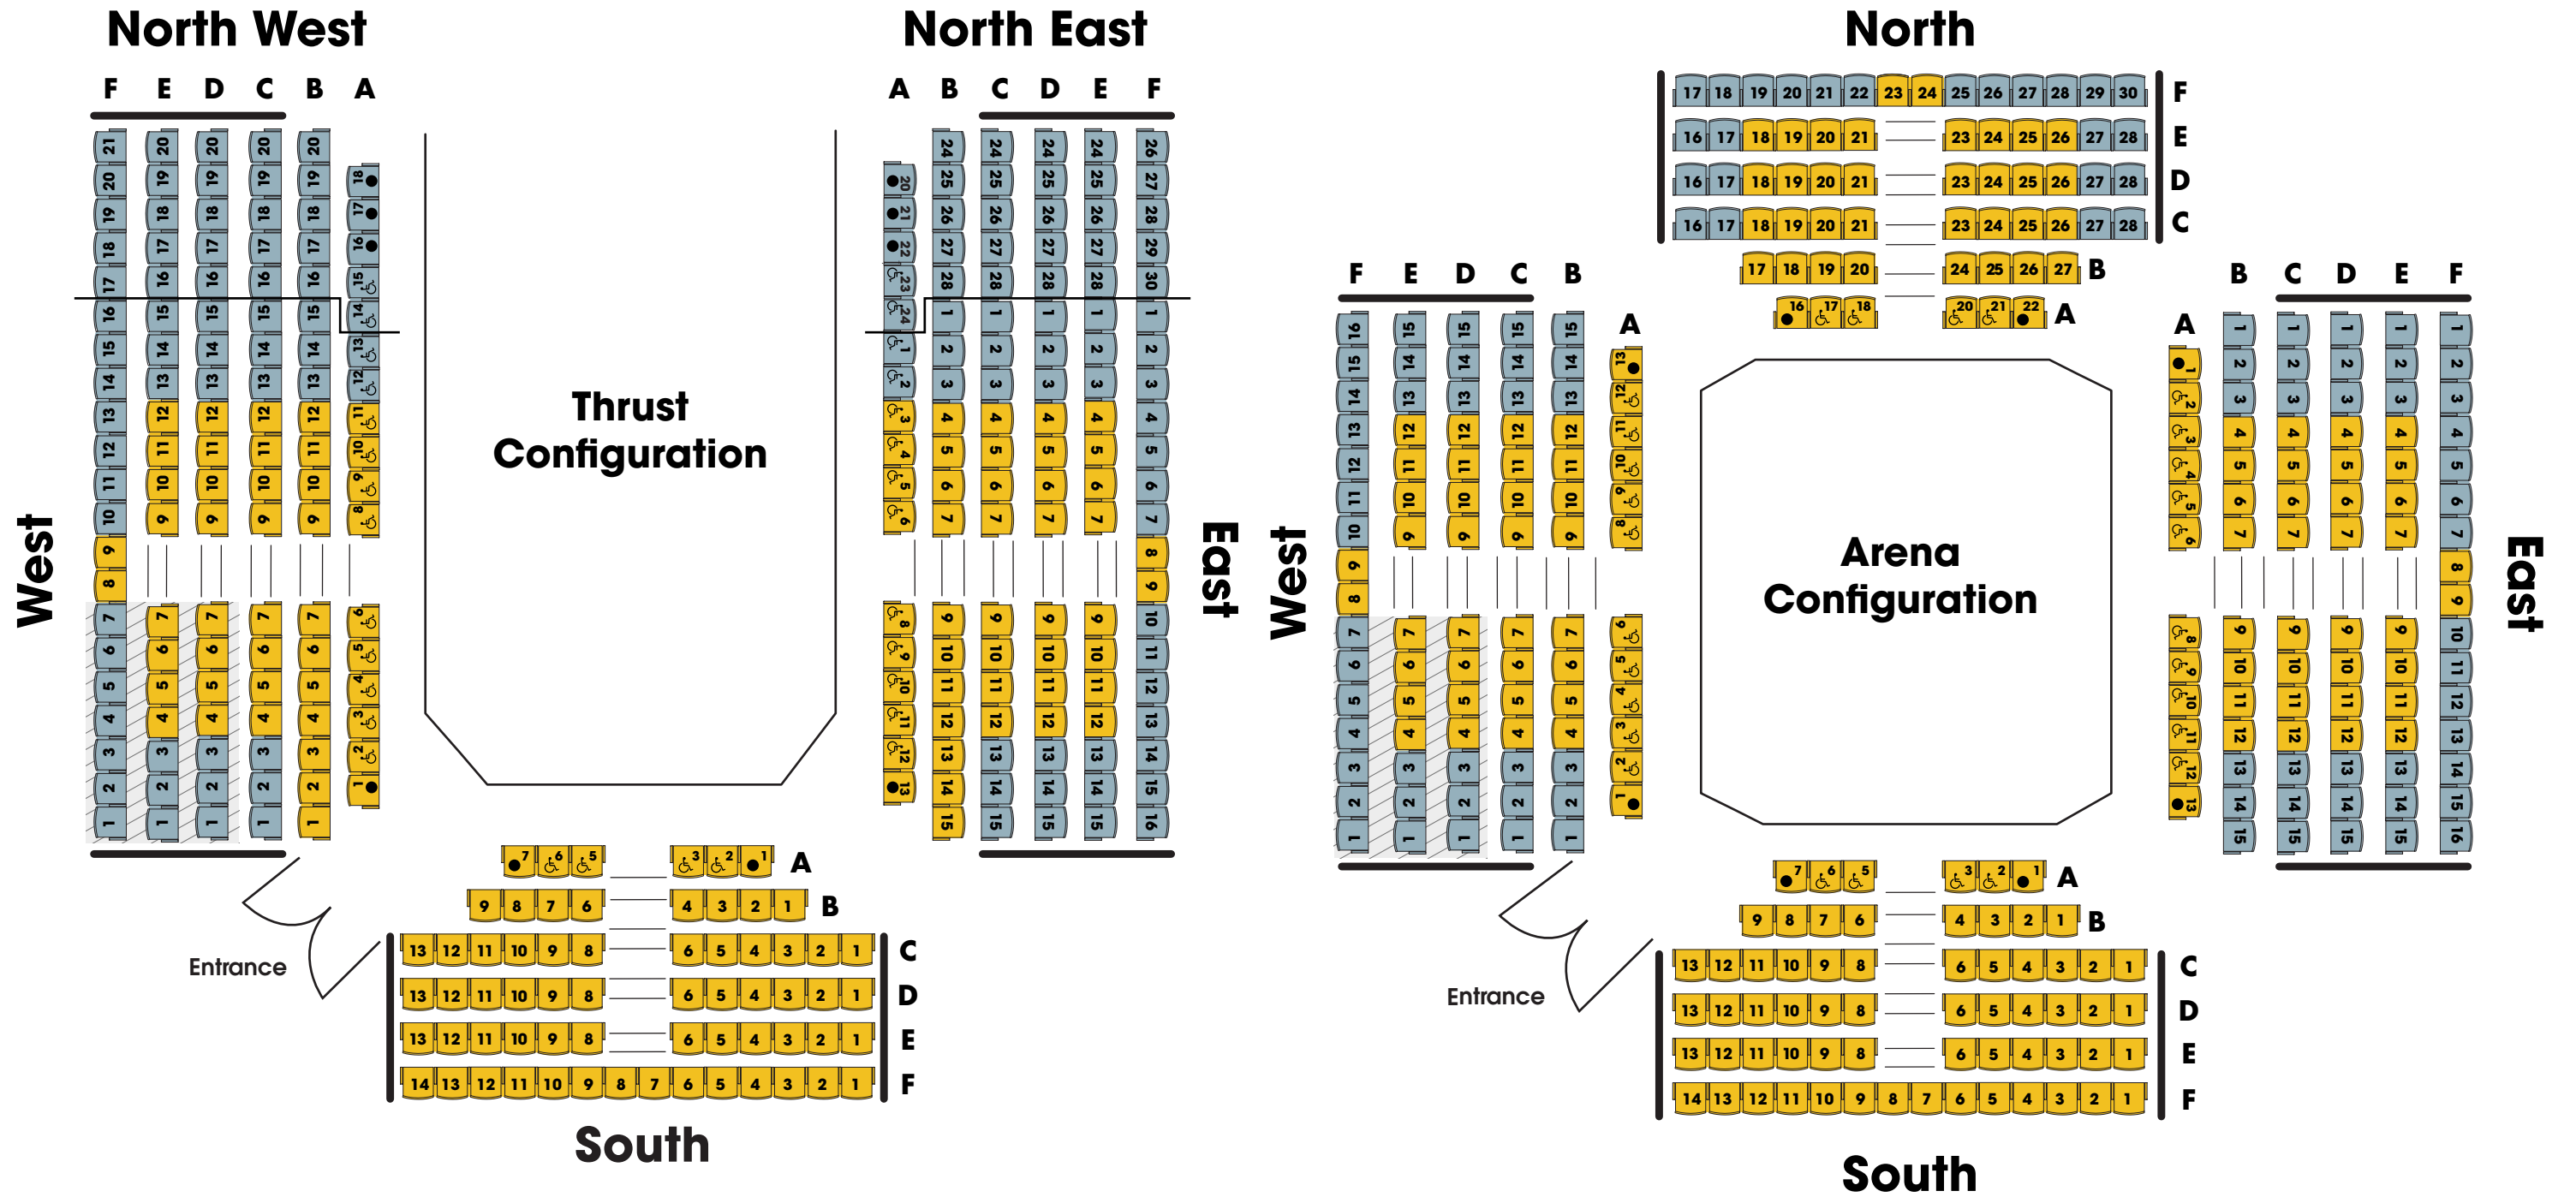

Neuhaus Theatre Shows

LEGEND

-  Gold
-  Silver
-  Wheelchair Non-Transferable
-  Companion Seats
-  Captioned Viewing Area (select performances)
-  Railing/Wall Barrier
-  Stairs